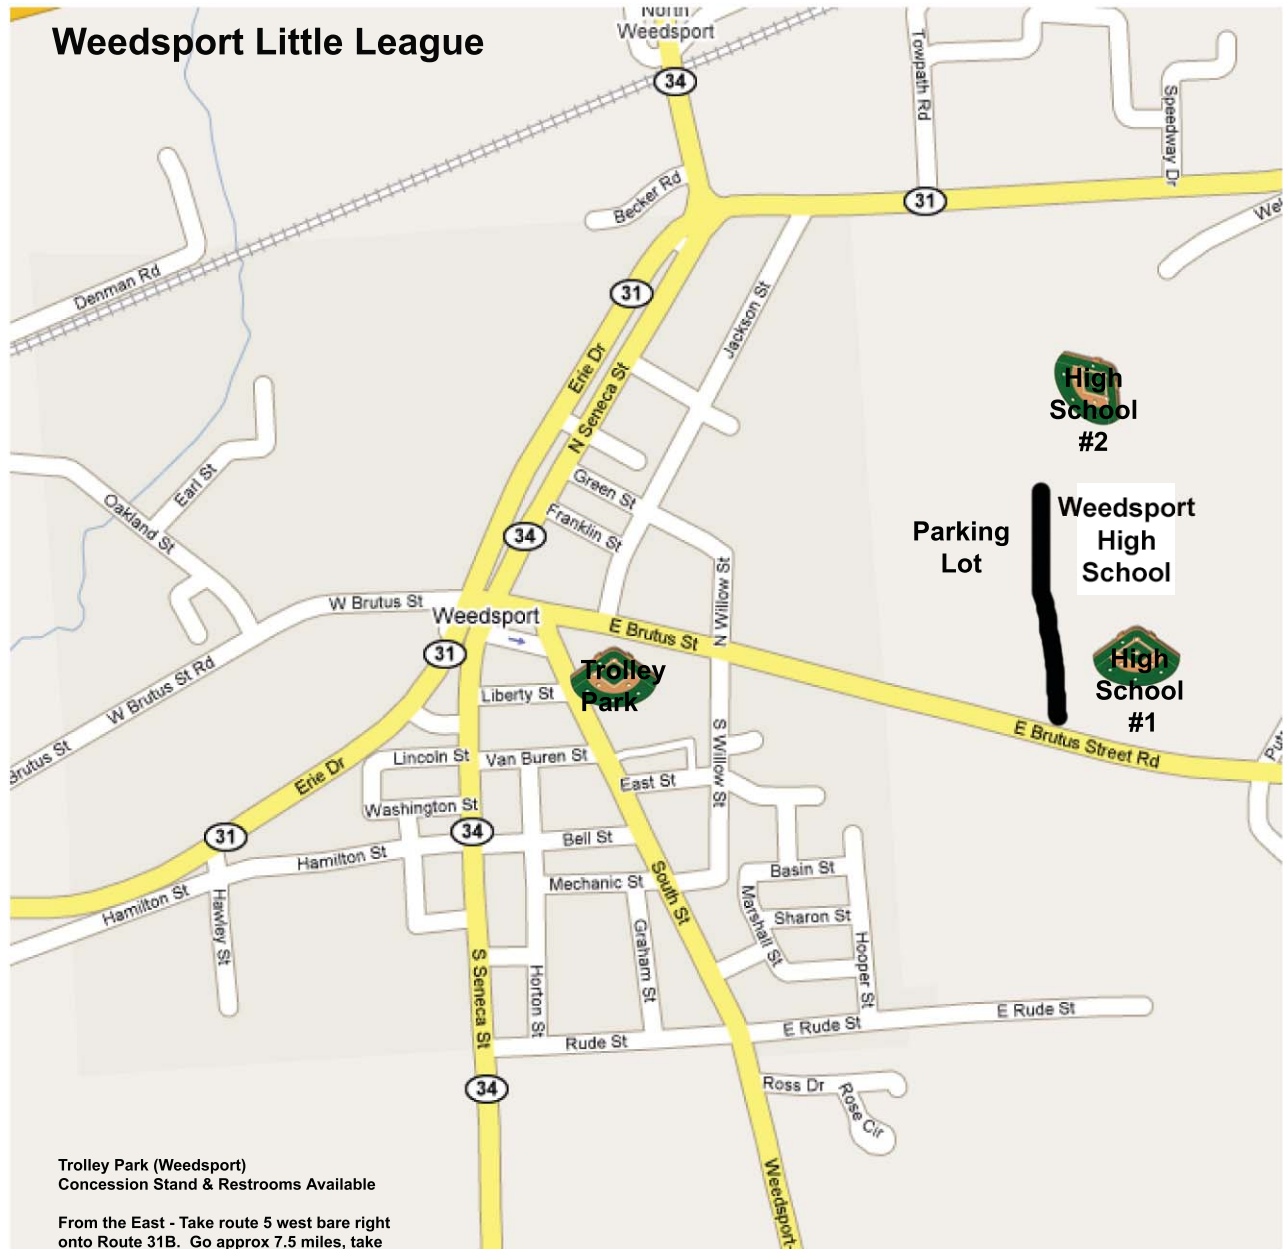

# Weedsport Little League

**Trolley Park (Weedsport)**  
Concession Stand & Restrooms Available

From the East - Take route 5 west bare right onto Route 31B. Go approx 7.5 miles, take left on South St (Weedsport Sennett Rd). Field is on left.

From the West - Take 31North to 31B. Take Right on South St (Weedsport Sennett Rd). Field is on left.

From the North - Take Rte 34 to four corners of Weedsport. Take left onto 31B, take right on South St (Weedsport Sennett Rd). Field is on left.

From the South - Weedsport Sennett Rd (South Street), field is on right just before Fire Department

**Weedsport High School (Weedsport)**  
From the East - Take route 5 west bare right onto Route 31B. Go approx 7 miles, High School will be on your right.

From the West - Take 31North to 31B. The High School will be on your left.

From the North - Take Rte 34 to four corners of Weedsport. Take left onto 31B, the High School will be on your left.

From the South - Take Rte 34 or Weedsport Sennett Rd (South Street) to four corners of Weedsport. Take right onto 31B, the High School will be on your left.